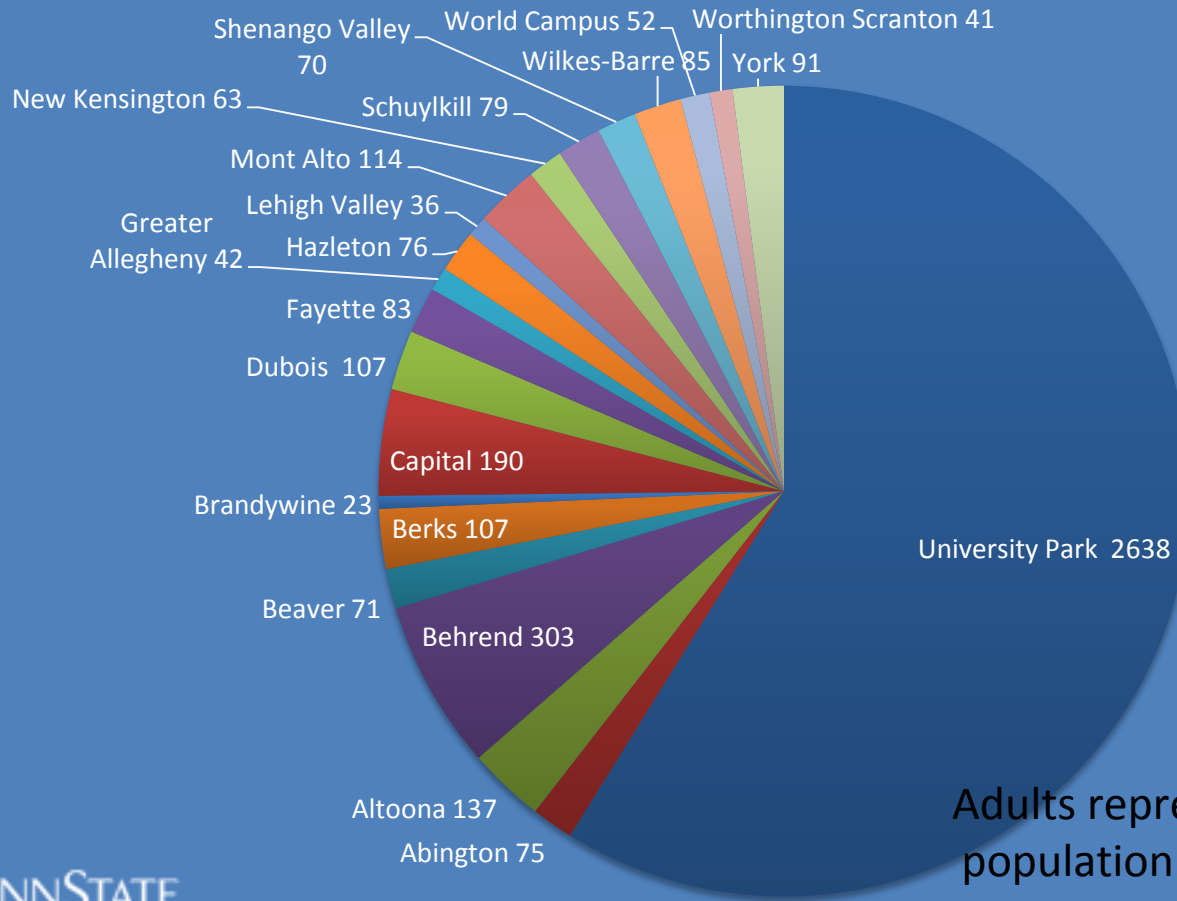

- Many kinds of scholarships and programs
- Trustee Program

Trustee Scholarships Recipients

Frequency of Award by Campus

Adults represent 18% of the total population awarded in this group

University Scholarship Recipients with the Adult Learner Indicator