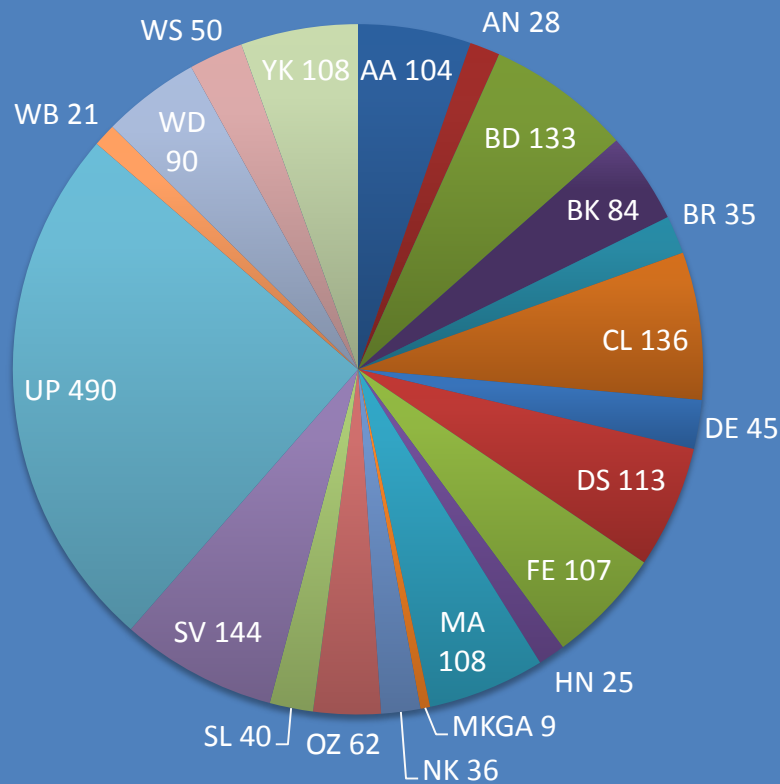

- Many kinds of scholarships and programs
- Trustee Program

Trustee Scholarships Recipients

Frequency of Award by Campus

Adults represent 18% of the total population awarded in this group

University Scholarship Recipients with the Adult Learner Indicator

Frequency of Awards by Campus Location

1,968 total students awarded

Scholarship Opportunities for World Campus

Application process

- Trustee Scholarships
 - Trustee Scholarship Fund for the World Campus
 - Penn State Alumni Association Trustee
 - Steven and Brenda Schlotterbeck Trustee
 - Friends of the Military Trustee*
 - Joseph Daley Jr. Trustee
 - Logue Family Trustee Scholarship*
 - Tunno Family Trustee Scholarship
- Samuel Shaner Memorial Award for Military Students*
- Alexander P Fletcher Navy Student Award in the Penn State World Campus*
- Fischer Family Scholarship for Continuing and Distance Education
- Penn State Outreach Advisory Board Scholarship in the World Campus
- Jane Ireland Student Fund
- Military Annual Fund for World Campus*