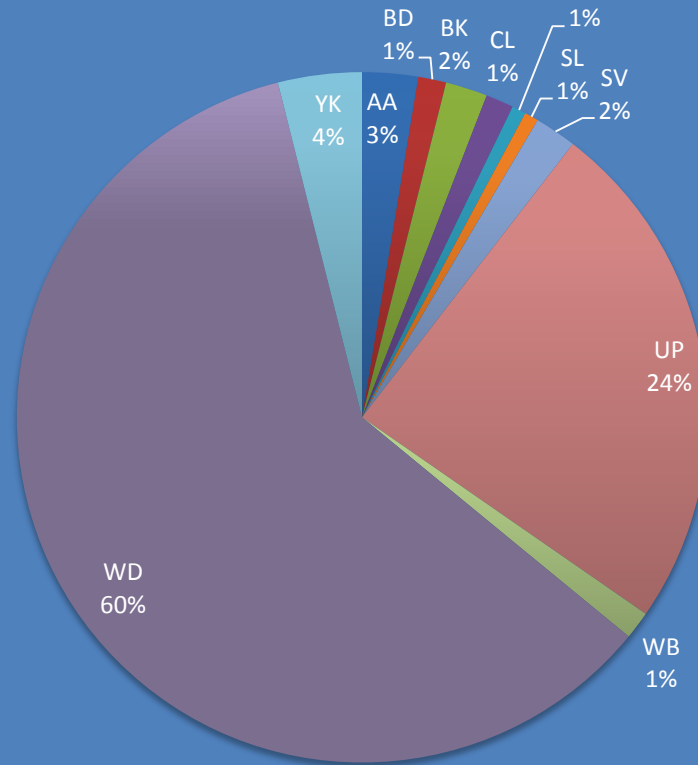

Adult Learner Recipients Profiles

Frequency of Campus Location

Total awarded
$161,461